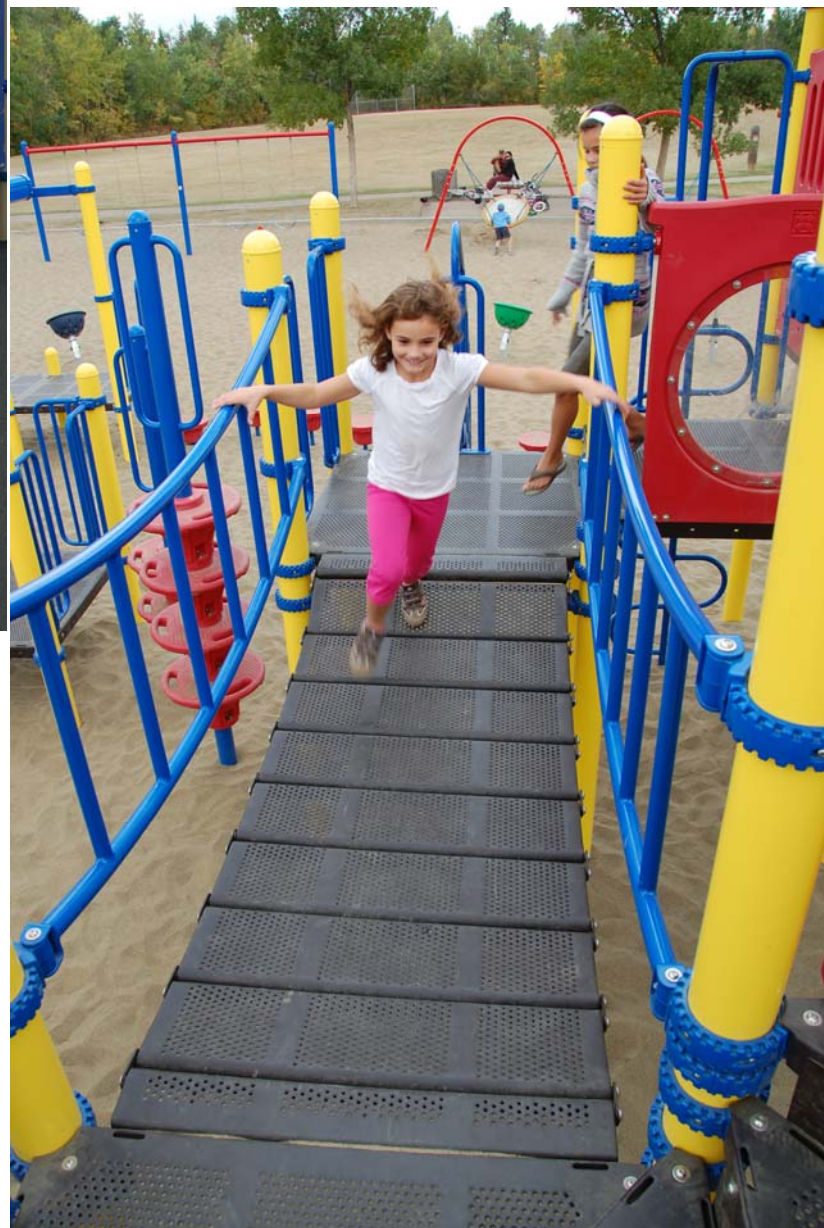

Summerlea Community

Proposed Playground

Rock Maze
Jackie Parker Park

Double Slide

Suspension Bridge

Balance Beam

Grip Climber

Terrace Climber

Circular Overhead Ladder

Clever Climber

Disk Maze

Parallel Bars

Double Ring Traverse

Horizontal Ladder

Track Ride

Transition Stairs

Turning Bar